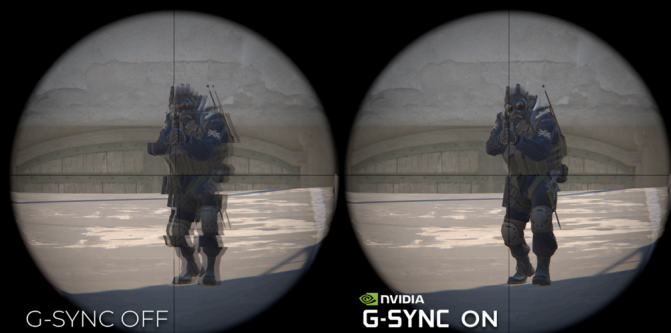

OBNOVOVACÍ FREKVENCE 610HZ (OC, 600HZ NATIVNÍ)

Zažijte ultra-plynulý výkon v e-sportu s monitorem AOC s obnovovací frekvencí 610Hz (OC, 600Hz nativní). Ve spojení s dobou odezvy 0,5 ms GTG tento Fast TN panel poskytuje ostrou čistotu pohybu pro konkurenční hraní, kde každý snímek má význam.

TN ESPORTS

Dominujte s panelem Fast TN eSports od AOC, který nabízí bleskovou dobu odezvy 0,5 ms GTG a vysoké obnovovací frekvence až 610 Hz. Užijte si ostrý obraz bez trhání a ultranízkou vstupní latenci pro bezkonkurenční přesnost v soutěžním hraní.

G-SYNC COMPATIBLE

Dopřejte si bezchybnou kvalitu obrazu prostřednictvím synchronizace nových generací grafických karet NVIDIA* s tímto monitorem podporujícím technologii G-SYNC Compatible. * Úplný seznam grafických karet kompatibilních s monitory podporujícími technologii G-SYNC Compatible naleznete na webových stránkách společnosti NVIDIA.

NÍZKÉ VSTUPNÍ ZPOŽDĚNÍ

Podpořte své reflexy zapnutím režimu AOC Low Input Lag. Zapomeňte na grafické parádičky: tento režim nastaví monitor na extrémní dobu odezvy za účelem maximálního využití výhod ovládání citlivé spouště.