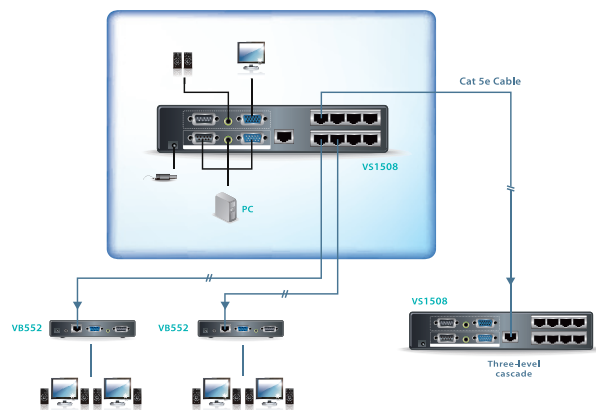

## 4/8-Port Cat 5 Audio/ Video Splitter Multiply and Extend Your Audio / Video Signal

The ATEN VS1504 / VS1508 Cat 5 Audio/Video Splitter is a cost-effective and efficient way to send high quality audio and video content to multiple displays up to 150 m (500 ft) away from a single input source.

Cascadable to three levels, the VS1504 / VS1508 can support thousands of displays when combined in an installation with ATEN repeaters. Incorporating RS-232 connectivity so serial devices such as touchscreens can be included in the installation, the VS1504 / VS1508 is ideal for any installation that requires multimedia content to be delivered to multiple destinations.

### Features

- One video input to 4/8 video outputs
- Cascadable to three levels – provides up to thousands of video signals when combined in an installation with ATEN repeaters\*
- Audio and serial enabled
- Uses Cat 5e (or higher) cable to extend displays up to 150 m
- High quality video – supports 1600 x 1200 @ 60Hz
- Two gain control modes for sharpest picture quality – adjustable by OSD
- Group screens off/on function
- Provides two RS-232 channels for selection
- Follows VESA FDMI mount standard