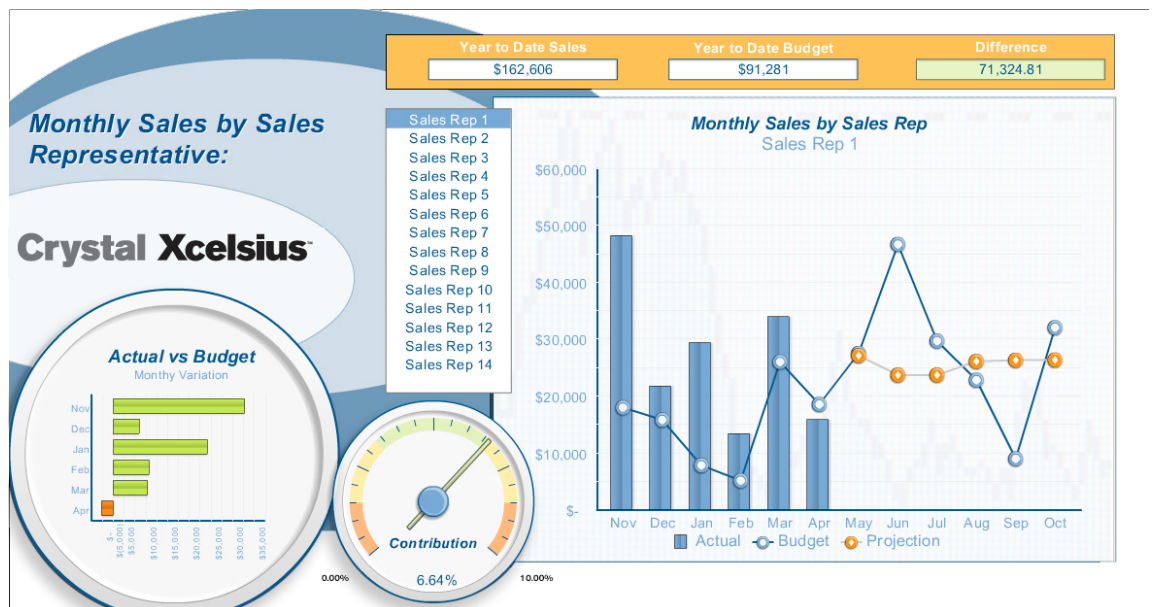

Build powerful and interactive analytics with Crystal Xcelsius.