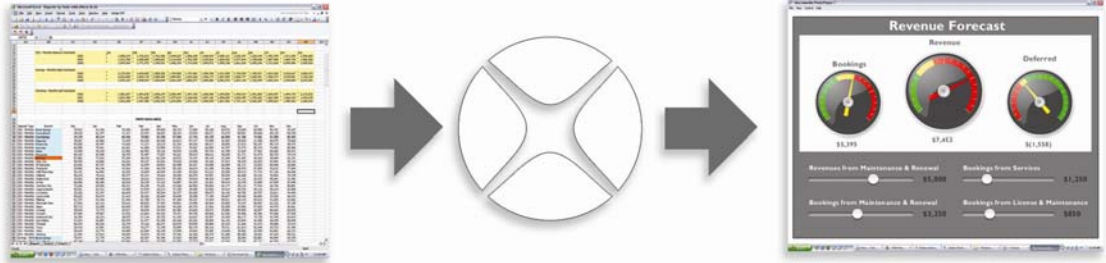

- Drill-down charts
- Accordion menus
- One-click export to PowerPoint and PDF
- Broad Excel function support
- External slide show
- And more!

Crystal Xcelsius Standard is a great way to get started in the exciting area of interactive visual analytics. You get point-and-click ease and all the functionality you need to create unique and innovative data presentations including maps, charts, tools, and extensive customer design capabilities.

Turn your static Microsoft Excel spreadsheets into engaging data presentations, dynamic charts and graphs, and interactive visual analytics, with award-winning Crystal Xcelsius™. Just point and click. Only Crystal Xcelsius gives you visual modeling, the power to visually analyze multiple “what-if” scenarios, and peer into your company’s possible financial future. Then you can easily communicate your results to colleagues, with one-click integration of your interactive Crystal Xcelsius analytics into PowerPoint slides, Adobe PDF documents, and the web.

Go beyond ordinary spreadsheets. Enter the interactive and visual world of Crystal Xcelsius.

Crystal Xcelsius is an intuitive, standalone Windows application designed to create engaging, interactive visual analytics from ordinary Excel spreadsheets. It is tightly integrated with Microsoft Office products and requires no programming. Crystal Xcelsius uses a simple point-and-click interface to import Excel data and formulas, and output interactive Excel analytics, charts and graphs, financial presentations, and business calculators directly to PowerPoint, PDF documents, and the web.

Convert Excel Spreadsheets into Dynamic Analytics

Crystal Xcelsius can convert Excel spreadsheets into interactive visual analytics in three simple steps. Import an existing Excel spreadsheet, create a visual analytic with point-and-click Crystal Xcelsius, and output your analytic to common productivity tools or the web. All with a single click.