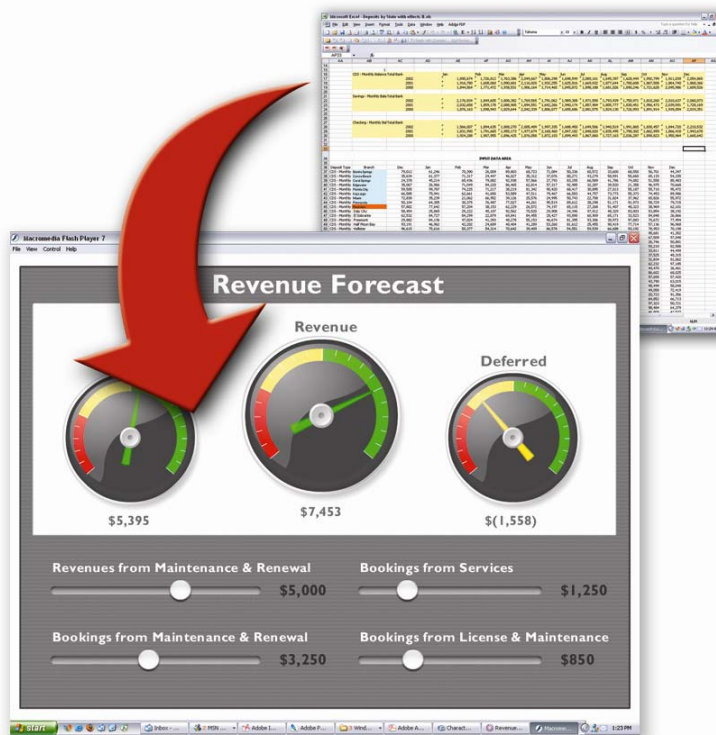

PRODUCTS

Crystal Xcelsius

Steal the Show by Presenting Visually Stunning Information

Which Version Should You Choose?

Crystal Xcelsius Professional is for those who want to take their interactive visual analytics to the next level. You receive state-of-the-art information visualization capabilities including:

- Drill-down charts
- Accordion menus
- One-click export to PowerPoint and PDF
- Broad Excel function support
- External slide show
- And more!

Crystal Xcelsius Standard is a great way to get started in the exciting area of interactive visual analytics. You get point-and-click ease and all the functionality you need to create unique and innovative data presentations including maps, charts, tools, and extensive customer design capabilities.

Go beyond ordinary spreadsheets. Enter the interactive and visual world of Crystal Xcelsius.

Crystal Xcelsius is an intuitive, standalone Windows application designed to create engaging, interactive visual analytics from ordinary Excel spreadsheets. It is tightly integrated with Microsoft Office products and requires no programming. Crystal Xcelsius uses a simple point-and-click interface to import Excel data and formulas, and output interactive Excel analytics, charts and graphs, financial presentations, and business calculators directly to PowerPoint, PDF documents, and the web.

Convert Excel Spreadsheets into Dynamic Analytics

Crystal Xcelsius can convert Excel spreadsheets into interactive visual analytics in three simple steps. Import an existing Excel spreadsheet, create a visual analytic with point-and-click Crystal Xcelsius, and output your analytic to common productivity tools or the web. All with a single click.