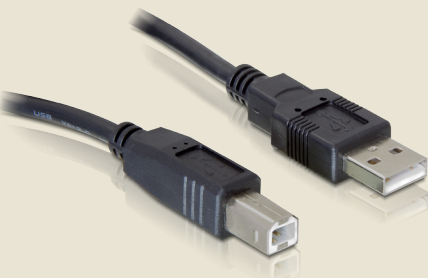

Adapter Slim SATA 7+6 pin female

Description

This Adapter by Delock enables you to connect your Slim SATA drive via USB-B port. An additional power supply can be provided through the DC jack as well as through the USB-B port by using the included USB cables.

Ref. 61705
EAN 4043619617050

Images

Specification

- For Slim SATA CD-ROM, CD-RW, CD Combo, DVD-ROM, DVD-RW +/-, DVD-RAM
- Connection: Slim SATA 7+6 pin female > USB-B female + DC
- USB 2.0 specification
- USB 1.1 compatible
- Data transfer rate: USB 2.0 up to 480 MB/s
- Hot Swap
- Dimension: 121mm x 40.8mm x 13.5mm

System requirement

- For Windows 2000/XP/Vista, Mac, Linux

Package content

- Adapter
- 2x USB cable

Package

- Delock Poly bag