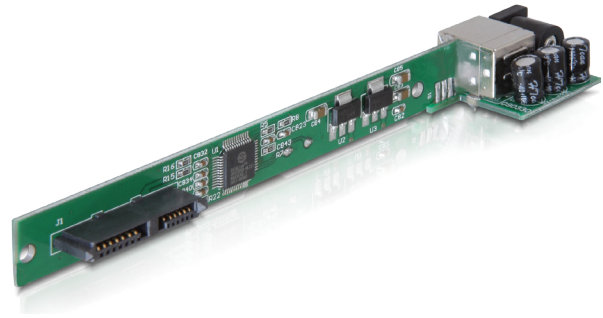

Adapter Slim SATA 7+6 pin female

Description

This Adapter by Delock enables you to connect your Slim SATA drive via USB-B port. An additional power supply can be provided through the DC jack as well as through the USB-B port by using the included USB cables.

Ref. 61705
EAN 4043619617050

Images

Specification

- For Slim SATA CD-ROM, CD-RW, CD Combo, DVD-ROM, DVD-RW +/-, DVD-RAM
- Connection: Slim SATA 7+6 pin female > USB-B female + DC
- USB 2.0 specification
- USB 1.1 compatible
- Data transfer rate: USB 2.0 up to 480 MB/s
- Hot Swap
- Dimension: 121mm x 40.8mm x 13.5mm