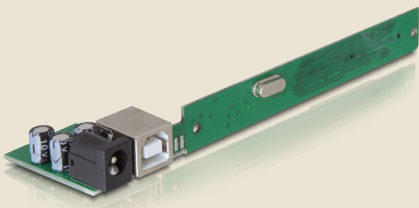

Adapter Slim SATA 7+6 pin female

Description

This Adapter by Delock enables you to connect your Slim SATA drive via USB-B port. An additional power supply can be provided through the DC jack as well as through the USB-B port by using the included USB cables.

Ref. 61705
EAN 4043619617050

Images

Specification

- For Slim SATA CD-ROM, CD-RW, CD Combo, DVD-ROM, DVD-RW +/-, DVD-RAM
- Connection: Slim SATA 7+6 pin female > USB-B female + DC
- USB 2.0 specification
- USB 1.1 compatible
- Data transfer rate: USB 2.0 up to 480 MB/s
- Hot Swap
- Dimension: 121mm x 40.8mm x 13.5mm