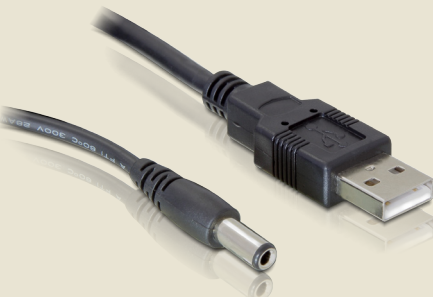

Adapter Slim SATA 7+6 pin female

Description

This Adapter by Delock enables you to connect your Slim SATA drive via USB-B port. An additional power supply can be provided through the DC jack as well as through the USB-B port by using the included USB cables.

Ref. 61705
EAN 4043619617050

Images

Specification

- For Slim SATA CD-ROM, CD-RW, CD Combo, DVD-ROM, DVD-RW +/-, DVD-RAM
- Connection: Slim SATA 7+6 pin female > USB-B female + DC
- USB 2.0 specification
- USB 1.1 compatible
- Data transfer rate: USB 2.0 up to 480 MB/s
- Hot Swap
- Dimension: 121mm x 40.8mm x 13.5mm

System requirement

- For Windows 2000/XP/Vista, Mac, Linux

Package content

- Adapter
- 2x USB cable

Package

- Delock Poly bag