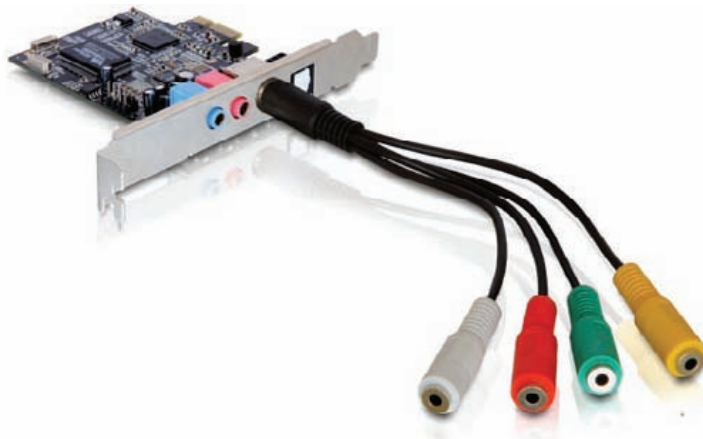

PCI Express Sound Card 7.1

Description

This Delock PCI Express sound card expands your PC by several sound inputs and outputs and has 8 sound channels. Thus you can connect devices like speaker, headset etc. Using a headset in combination with the sound card it is especially suitable for applications like Skype.

Images

Ref.	89252
EAN	4043619892525
Country of origin	China
Customs tariff number	84733020

Specification

- 8-channel Audio PCI Express card
- Supports Dolby Digital EX and DTS ES 6.1/7.1
- 7 Connectors: line in, microphone in, front out, back out, surround out, center/bass out, S/PDIF out
- Full-duplex recording and play-back
- 2 x ADC (analog digital converter) and 8 x DAC (digital analog converter)
- Supports 48/44.1 KHz sampling rate for recording and play-back
- PCI Express x1 Standard
- Supports PCI Express 1.0a specification