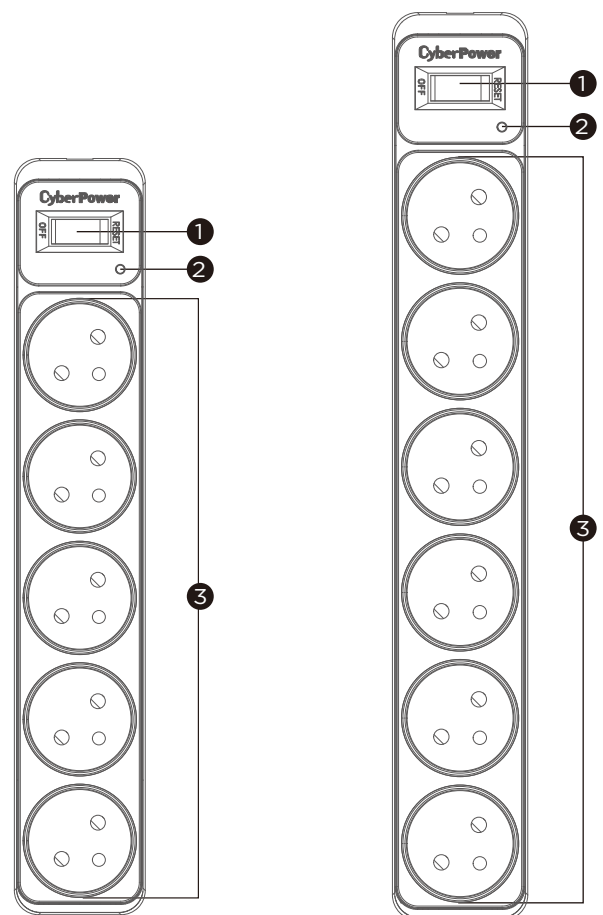

PRODUCT CALLOUTS

- 1 . ON/OFF Reset Control Switch and Circuit Breaker
- 2 . Surge Protected Indicator
- 3 . Standard Grounded Outlets

B0520SCO-FR

B0620SCO-FR

TECHNICAL SPECIFICATIONS

Model Name	B0520SCO-FR	B0620SCO-FR
Input		
Input Voltage Range (Vac)	200 - 250	200 - 250
Maximum Input Current (A)	10	10
Input Connector Type	FR	FR
Plug Style	Right Angle	Right Angle
Power Cord Length (m.)	1.8	1.8
Power On/Off Switch	Yes	Yes
Output		
Overload Protection	Circuit Breaker	Circuit Breaker
Over Current Protection (A)	10	10
Outlet(s) - Total	5	6
Outlet Type	FR x 5	FR x 6
Surge Protection & Filtering		
Surge Suppression (Joules)	350	350
Maximum Surge Voltage (V)	6000	6000
Maximum Surge Current (A)	7500	7500
Maximum Surge Current (L-N, L-G, N-G) (A)	Line to Neutral (L-N):7500	Line to Neutral (L-N):7500
Clamping Voltage (L-N, L-G, N-G) (V)	Line to Neutral (L-N):1200	Line to Neutral (L-N):1200
Response Time (ns)	< 1	< 1
Physical		
Form Factor	Strip	Strip
Keyhole Mounting Slots	Yes	Yes
Safety Shutter	Yes	Yes
Physical Size		
Dimensions (WxHxD) (mm.)	49 x 280 x 41.5	49 x 325 x 41.5
Environmental		
Operating Temperature (°C)	0 - 35	0 - 35
Operating Relative Humidity (Non-condensing) (%)	0 - 95	0 - 95
Certifications		
Certifications*	CE	CE
RoHS	Yes	Yes